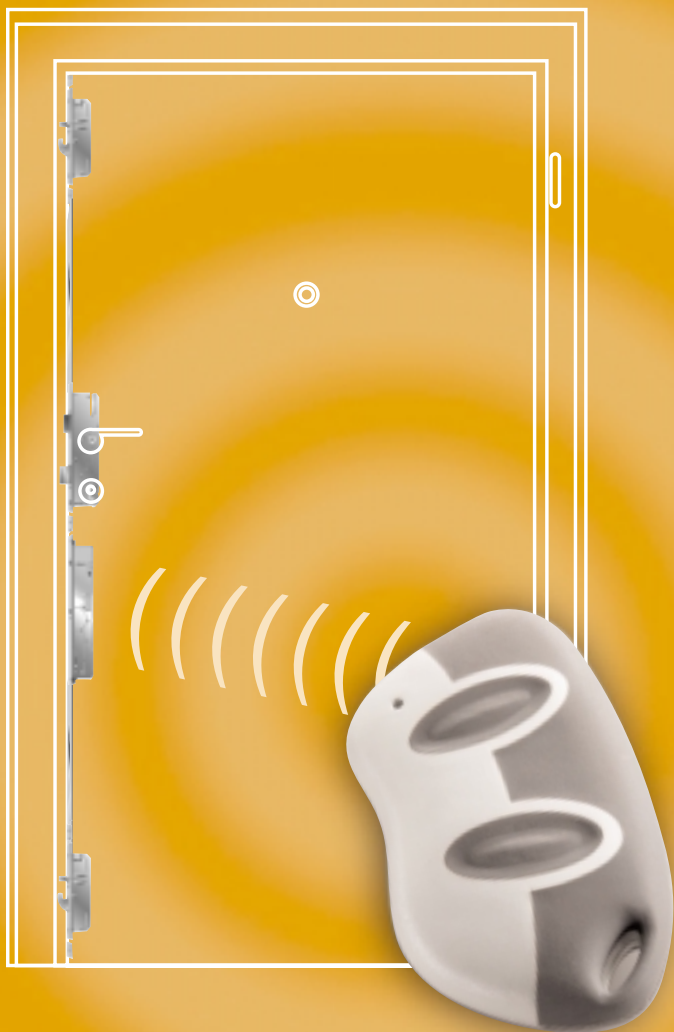

GENIUS is the new design that offers you convenience and security. Ask your specialist dealer or door manufacturer for further information.

www.kfv.de

information?

The door of today is in great demand. Why not ask us for more

Genius is simple to install, just like a standard multipoint locking system.

Genius is available with a faceplate width from 16mm and a minimum backset of 35mm.

Genius is combined with a key-operated KfV multipoint lock, pre-assembled at the factory.

Ahead of their time.

Doors of today are no longer normal.

Doors of today are GENIUS secure. GENIUS simple.

GENIUS is new. An electro-mechanical special lock including multiple locking, which makes doors even more secure - meeting the needs of today.

Night mode.

Every time the door closes into the frame, the door is locked automatically. One easy setting on the front-mounted lock plate, and the door is secure.

Day mode.

The door remains locked by the latch. If the door is to be locked, it is simply switched to the "safe function", using the switch on the front-mounted lock plate. Ideal for buildings with a high level of public usage.